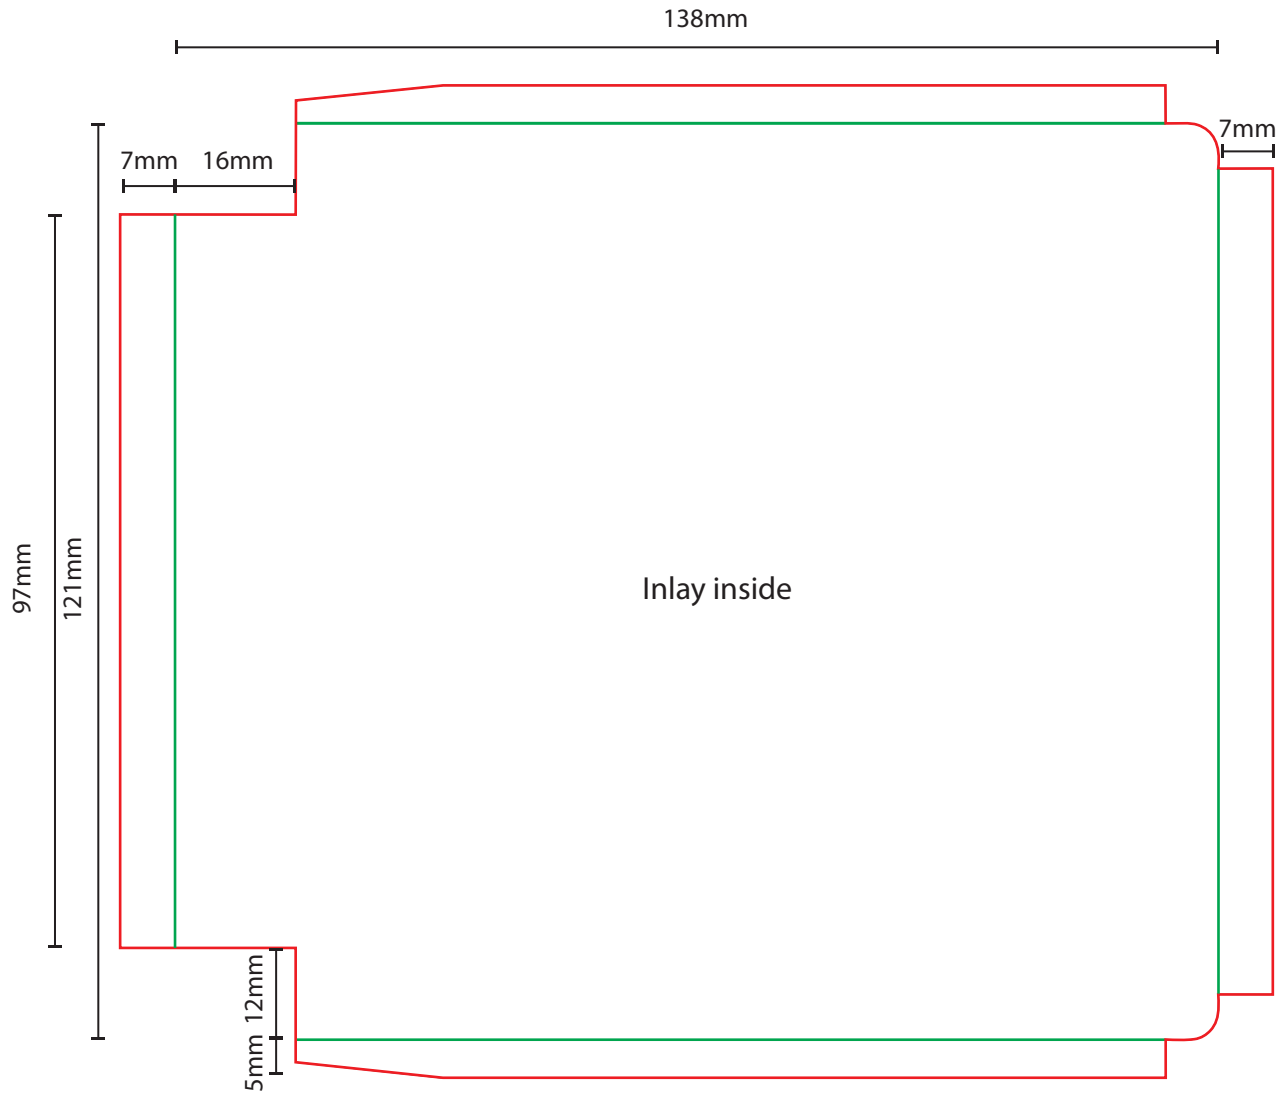

CD Super Jewelcase, 1CD
"Inlay outside"
Template no: L-2476

DIGIBOX PLUS

CD Super Jewelcase, 1CD
"Inlay inside"
Template no: L-2476

240mm

120mm

Booklet last page
"Page 4"

Booklet front page
"Page 1"

"Page 2"